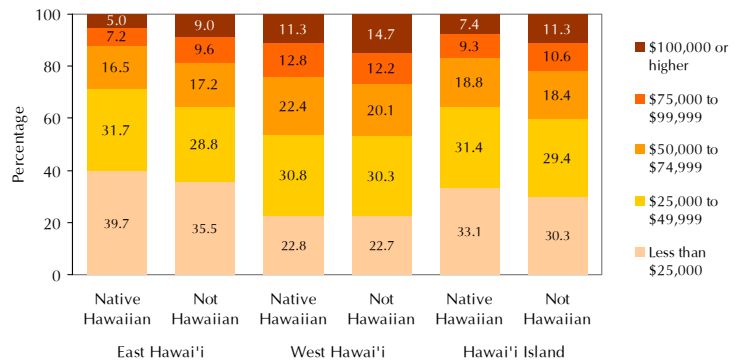

Census 2000: Hawai'i Island

Percent of households by person per household in East Hawai'i by total and Native Hawaiian population

Percent of households by person per household in West Hawai'i by total and Native Hawaiian population

Percent of total and Native Hawaiian population in East Hawai'i by age

Percent of total and Native Hawaiian population in West Hawai'i by age

Median home values for owner-occupied housing units by community

Total households by area

Median household income by area

Household income tiers by community and ethnicity

Census 2000: Hawai'i Island

Race by area on Hawai'i Island