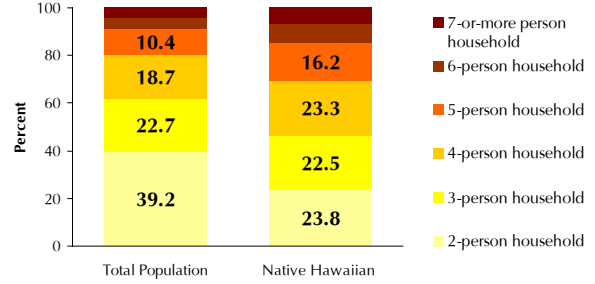

Census 2000: Hawai'i Island

Percent of households by person per household in East Hawai'i by total and Native Hawaiian population

Percent of households by person per household in West Hawai'i by total and Native Hawaiian population

Percent of total and Native Hawaiian population in East Hawai'i by age

Percent of total and Native Hawaiian population in West Hawai'i by age

Median home values for owner-occupied housing units by community

Total households by area

Median household income by area

Household income tiers by community and ethnicity

Census 2000: Hawai'i Island

Race by area on Hawai'i Island