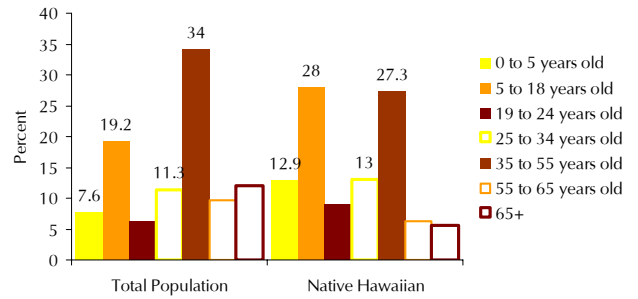

Census 2000: Hawai'i Island

Percent of households by person per household in East Hawai'i by total and Native Hawaiian population

Percent of households by person per household in West Hawai'i by total and Native Hawaiian population

Percent of total and Native Hawaiian population in East Hawai'i by age

Percent of total and Native Hawaiian population in West Hawai'i by age

Median home values for owner-occupied housing units by community

Total households by area

Median household income by area

Household income tiers by community and ethnicity

Census 2000: Hawai'i Island

Race by area on Hawai'i Island