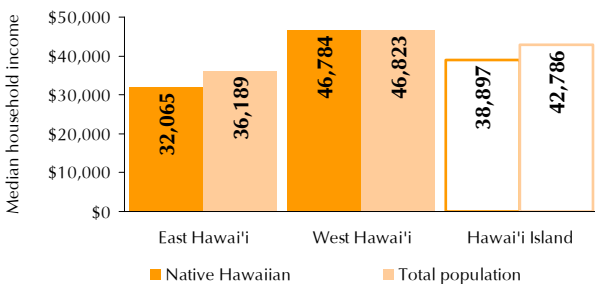

Census 2000: Hawai'i Island

Percent of households by person per household in East Hawai'i by total and Native Hawaiian population

Percent of households by person per household in West Hawai'i by total and Native Hawaiian population

Percent of total and Native Hawaiian population in East Hawai'i by age

Percent of total and Native Hawaiian population in West Hawai'i by age

Median home values for owner-occupied housing units by community

Total households by area

Median household income by area

Household income tiers by community and ethnicity

Census 2000: Hawai'i Island

Race by area on Hawai'i Island