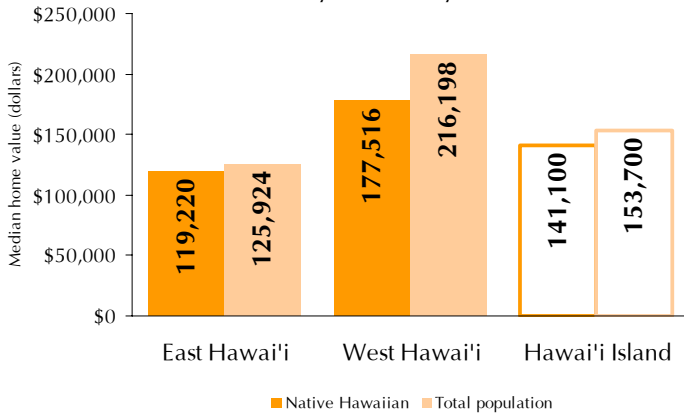

Census 2000: Hawai'i Island

Percent of households by person per household in East Hawai'i by total and Native Hawaiian population

Percent of households by person per household in West Hawai'i by total and Native Hawaiian population

Percent of total and Native Hawaiian population in East Hawai'i by age

Percent of total and Native Hawaiian population in West Hawai'i by age

Median home values for owner-occupied housing units by community

Total households by area

Median household income by area

Household income tiers by community and ethnicity

Census 2000: Hawai'i Island

Race by area on Hawai'i Island