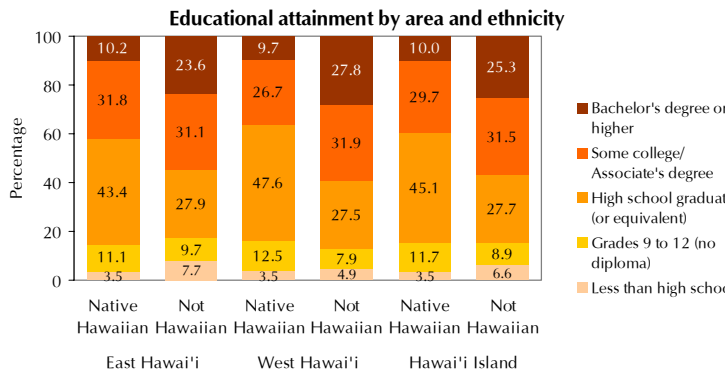

Census 2000: Hawai'i Island

Percent of households by person per household in East Hawai'i by total and Native Hawaiian population

Percent of households by person per household in West Hawai'i by total and Native Hawaiian population

Percent of total and Native Hawaiian population in East Hawai'i by age

Percent of total and Native Hawaiian population in West Hawai'i by age

Median home values for owner-occupied housing units by community

Total households by area

Median household income by area

Household income tiers by community and ethnicity

Census 2000: Hawai'i Island

Race by area on Hawai'i Island