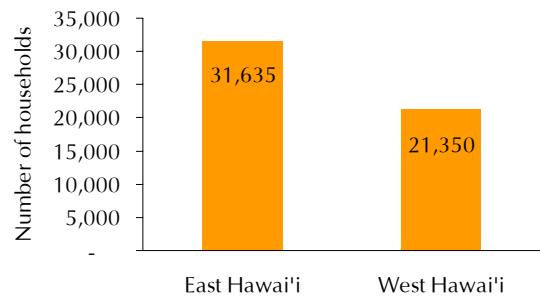

Census 2000: Hawai'i Island

Percent of households by person per household in East Hawai'i by total and Native Hawaiian population

Percent of households by person per household in West Hawai'i by total and Native Hawaiian population

Percent of total and Native Hawaiian population in East Hawai'i by age

Percent of total and Native Hawaiian population in West Hawai'i by age

Median home values for owner-occupied housing units by community

Total households by area

Median household income by area

Household income tiers by community and ethnicity

Census 2000: Hawai'i Island

Race by area on Hawai'i Island