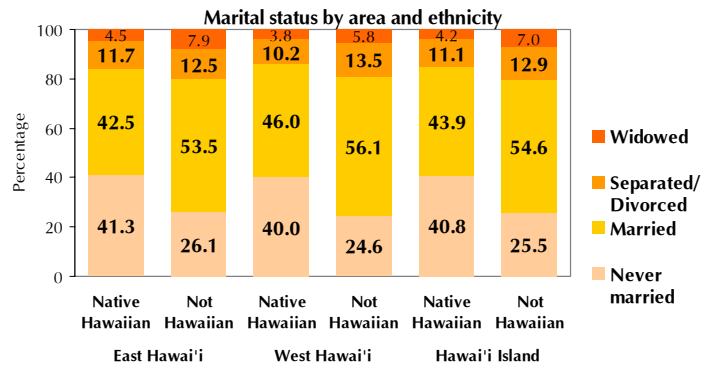

Census 2000: Hawai'i Island

Percent of households by person per household in East Hawai'i by total and Native Hawaiian population

Percent of households by person per household in West Hawai'i by total and Native Hawaiian population

Percent of total and Native Hawaiian population in East Hawai'i by age

Percent of total and Native Hawaiian population in West Hawai'i by age

Median home values for owner-occupied housing units by community

Total households by area

Median household income by area

Household income tiers by community and ethnicity

Census 2000: Hawai'i Island

Race by area on Hawai'i Island