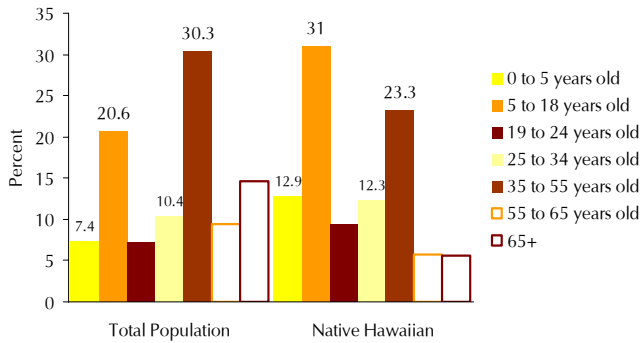

Census 2000: Hawai'i Island

Percent of households by person per household in East Hawai'i by total and Native Hawaiian population

Percent of households by person per household in West Hawai'i by total and Native Hawaiian population

Percent of total and Native Hawaiian population in East Hawai'i by age

Percent of total and Native Hawaiian population in West Hawai'i by age

Median home values for owner-occupied housing units by community

Total households by area

Median household income by area

Household income tiers by community and ethnicity

Census 2000: Hawai'i Island

Race by area on Hawai'i Island