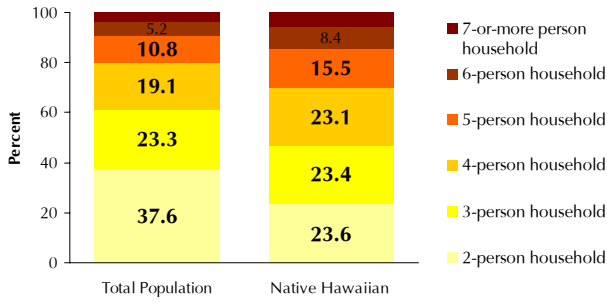

Census 2000: Hawai'i Island

Percent of households by person per household in East Hawai'i by total and Native Hawaiian population

Percent of households by person per household in West Hawai'i by total and Native Hawaiian population

Percent of total and Native Hawaiian population in East Hawai'i by age

Percent of total and Native Hawaiian population in West Hawai'i by age

Median home values for owner-occupied housing units by community

Total households by area

Median household income by area

Household income tiers by community and ethnicity

Census 2000: Hawai'i Island

Race by area on Hawai'i Island